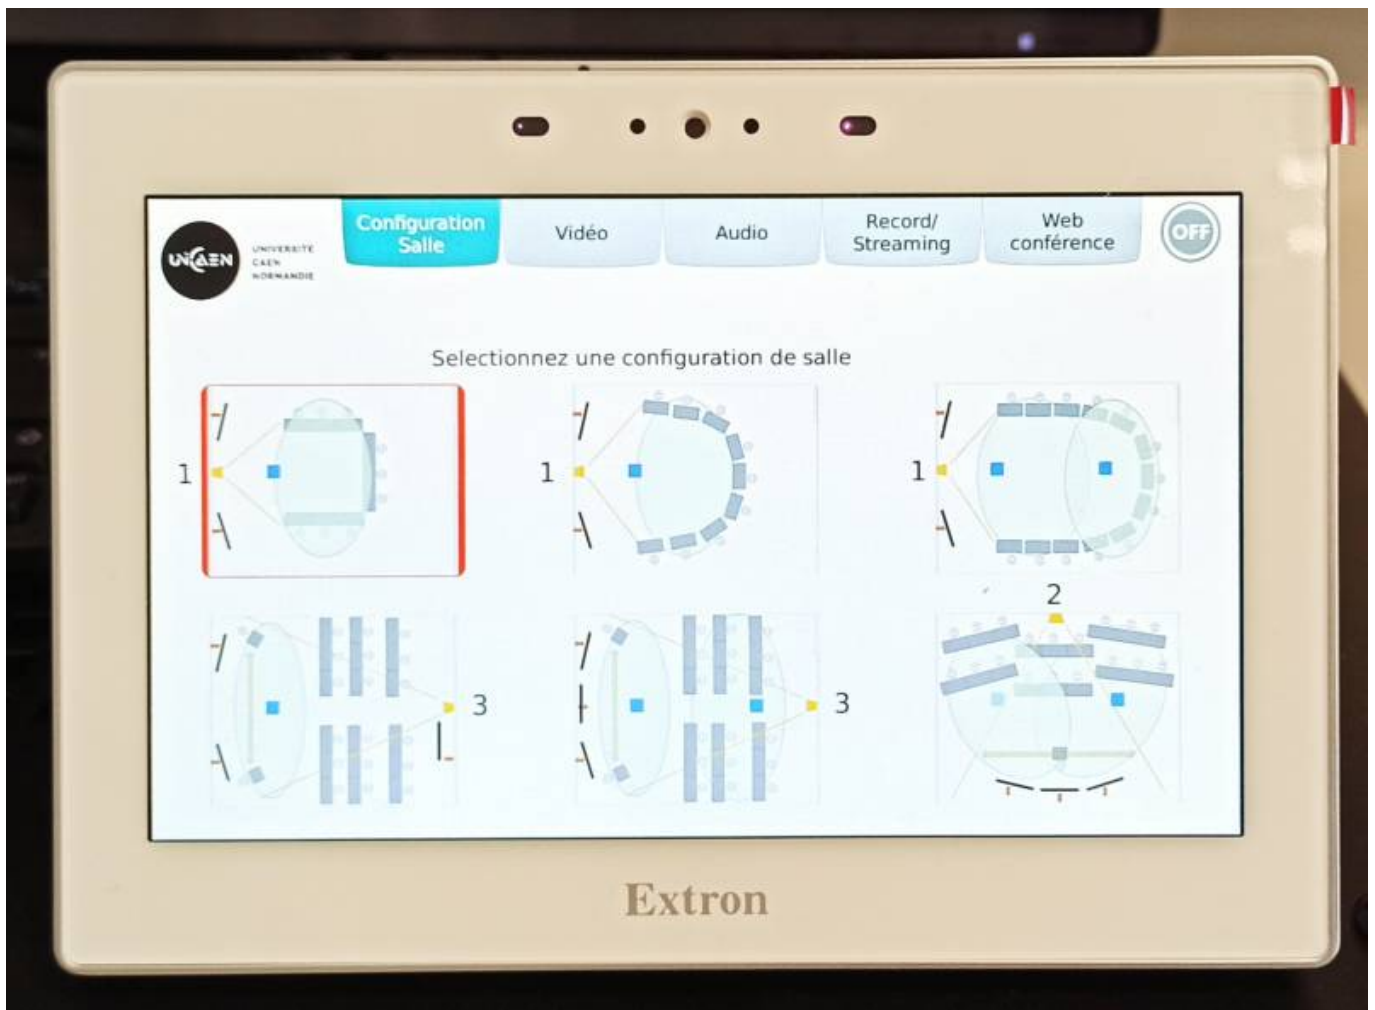

Pupitre Extron

From:
<https://webcemu.unicaen.fr/> - CEMU

Permanent link:
https://webcemu.unicaen.fr/doku.php?id=learninglab:pupitre_extron&rev=1712583060

Last update: 12/03/2026 18:49